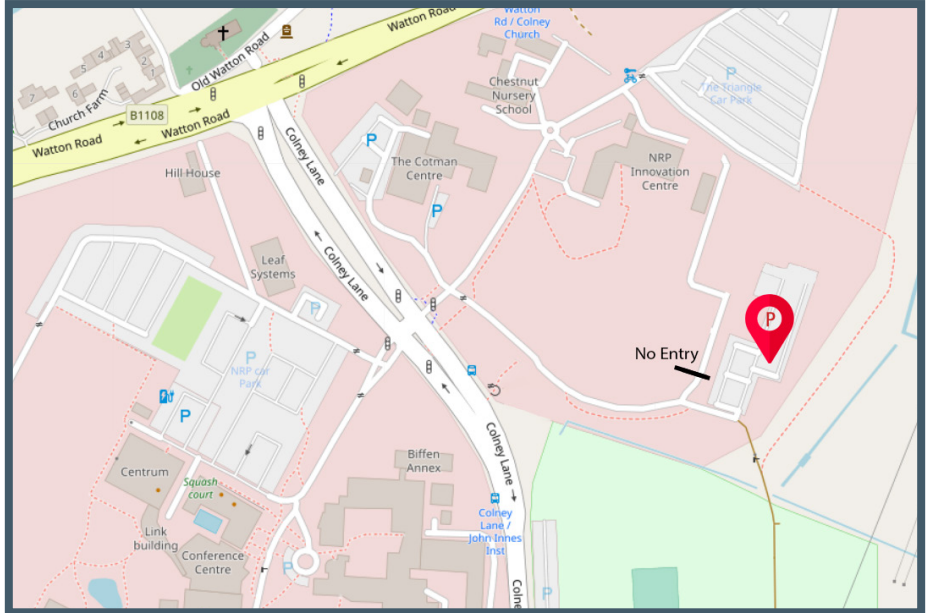

**norwich
research
park**

CAR PARK 1

Zone 1, Colney Lane, Norwich, NR4 7UA

Travel Details: www.norwichresearchpark.com/contact/find-us

WALKING DISTANCE / TIME

Centrum	500m / 6min
Innovation Centre	200m / 2min
John Innes	400m / 5min
NNUH	1km / 13min
UEA	750m / 10min

OPERATOR

APCOA Parking
Wellington House
4-10 Crowley Road
Uxbridge UB8 2XW

www.apcoa.co.uk
0189 526 2122

Directions (Sat Nav: NR4 7UA)

From Watton Road (B1108) turn onto Colney Lane. Take the first left at the traffic light junction. Take an immediate right and continue down to the Car Park.

From Newmarket Road (A11) turn off at the Round House junction, follow Round House Way and at the third roundabout turn left onto Colney Lane. Follow Colney Lane, turning right at the hospital roundabout, then continue until the traffic light junction and turn right into zone 1 and immediately right again.