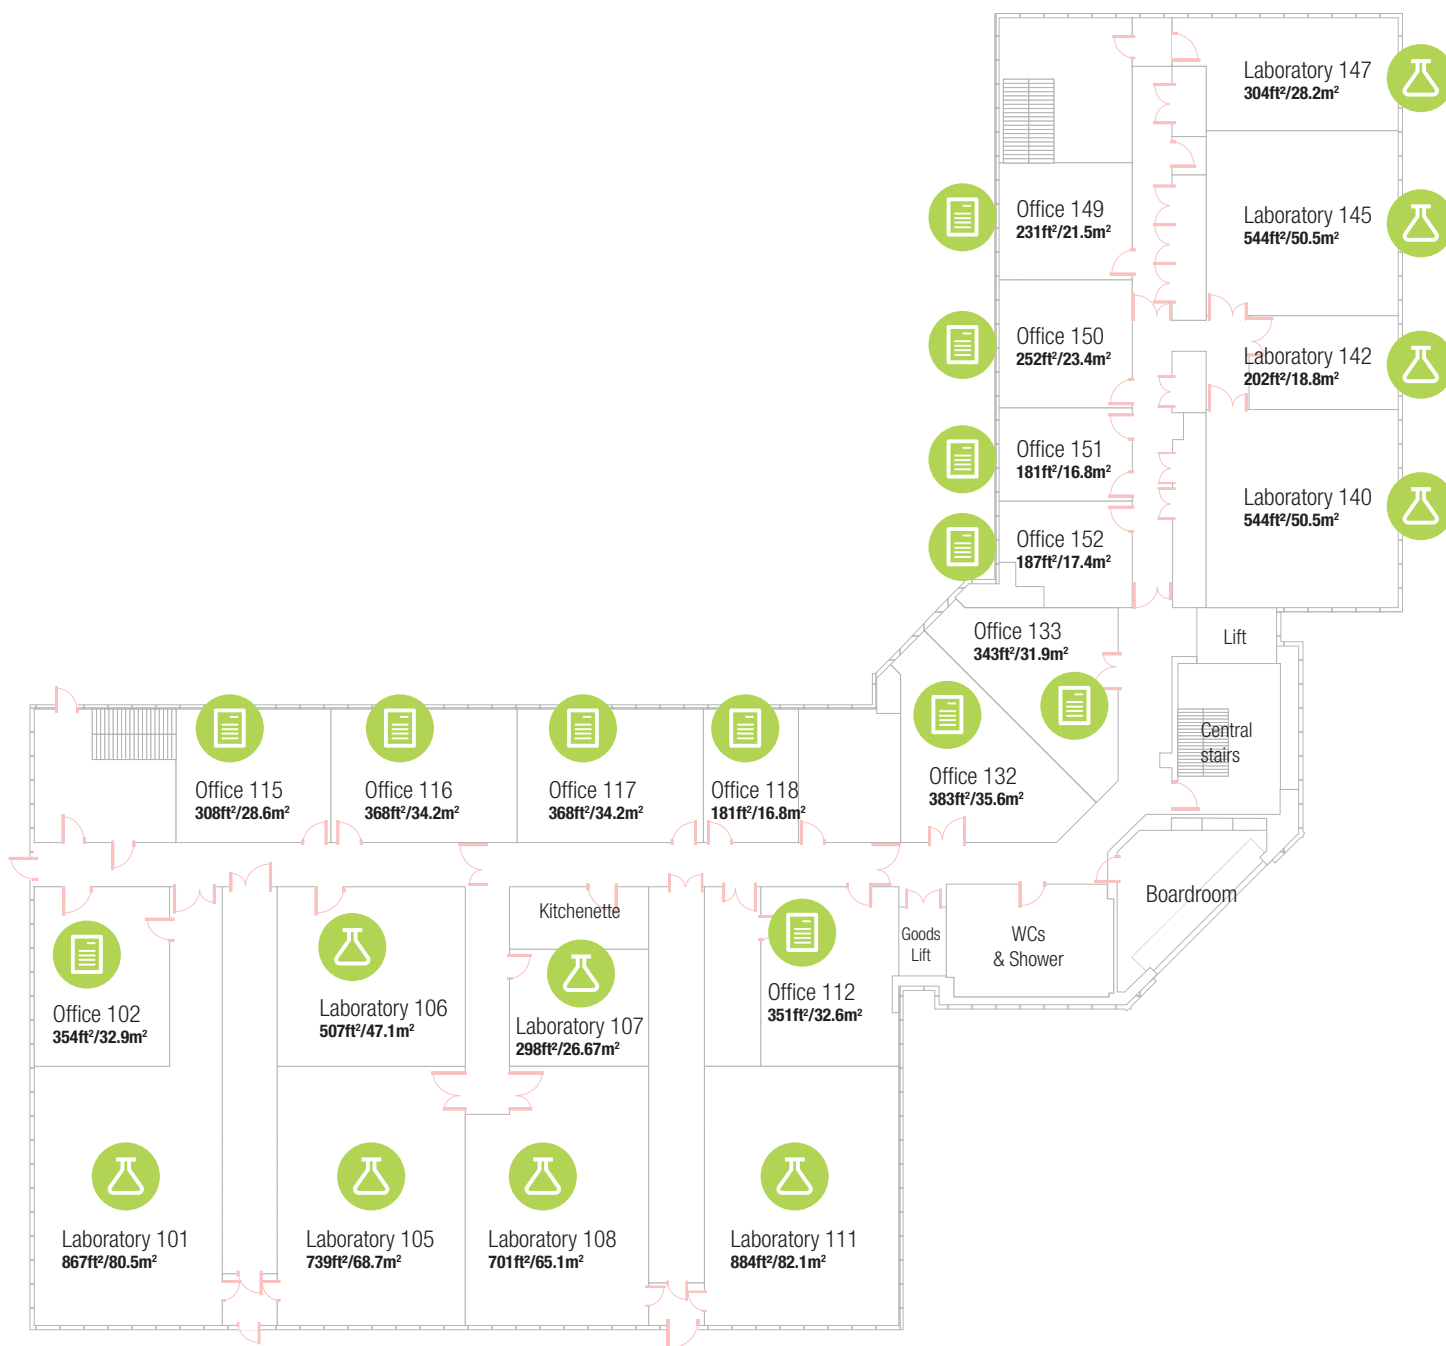

Innovation Centre

First floor

 Laboratory  Office

www.norwichresearchpark.com

01603 673 600

enquiries@norwichresearchpark.com

Norwich Research Park, Management Office, Centrum, Norwich Research Park, Norwich, NR4 7UG