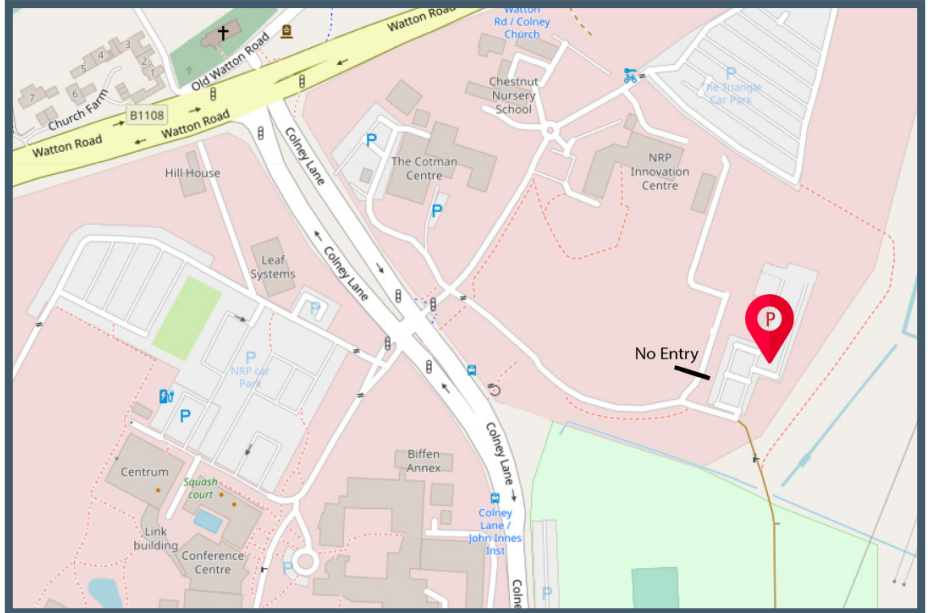

CAR PARK 1

Zone 1, Colney Lane, Norwich, NR4 7UA

Contact Us: <https://www.norwichresearchpark.com/contact-us>

WALKING DISTANCE / TIME

Centrum	500m / 6min
Innovation Centre	200m / 2min
John Innes	400m / 5min
NNUH	1km / 13min
UEA	750m / 10min

OPERATOR

APCOA Parking
Wellington House
4-10 Crowley Road
Uxbridge UB8 2XW

www.apcoa.co.uk
0189 526 2122

Directions (Sat Nav: NR4 7UA)

From Watton Road (B1108) turn onto Colney Lane. Take the first left at the traffic light junction. Take an immediate right and continue down to the Car Park.

From Newmarket Road (A11) turn off at the Round House junction, follow Round House Way and at the third roundabout turn left onto Colney Lane. Follow Colney Lane, turning right at the hospital roundabout, then continue until the traffic light junction and turn right into zone 1 and immediately right again.