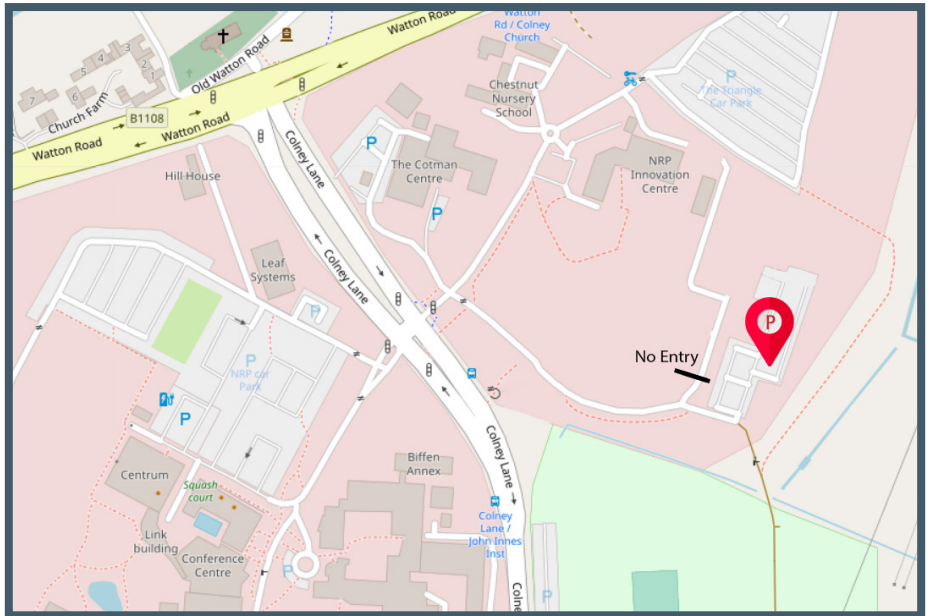

CAR PARK 1

Zone 1, Colney Lane, Norwich, NR4 7UA

Travel Details: www.norwichresearchpark.com/contact/find-us

WALKING DISTANCE / TIME

Centrum	500m / 6min
Innovation Centre	200m / 2min
John Innes	400m / 5min
NNUH	1km / 13min
UEA	750m / 10min

OPERATOR

APCOA Parking
Wellington House
4-10 Crowley Road
Uxbridge UB8 2XW

www.apcoa.co.uk
0189 526 2122

Directions (Sat Nav: NR4 7UA)

From Watton Road (B1108) turn onto Colney Lane. Take the first left at the traffic light junction. Take an immediate right and continue down to the Car Park.

From Newmarket Road (A11) turn off at the Round House junction, follow Round House Way and at the third roundabout turn left onto Colney Lane. Follow Colney Lane, turning right at the hospital roundabout, then continue until the traffic light junction and turn right into zone 1 and immediately right again.